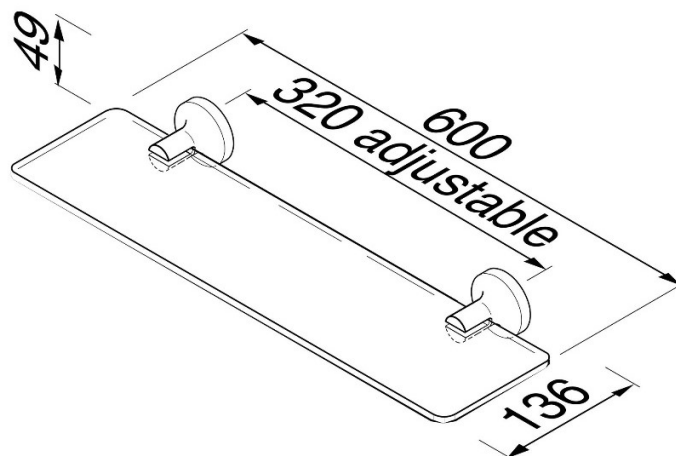

Brand : Geesa, Netherlands
Name : TONE Glass shelf
Item Code : 7301-0260
Designer :
Color / Finish: Chrome
Dimensions : Overall (LxWxH in cm)
60 x 13.6 x 4.9

Product info:

Flushing of pipe must be done before fittings are installed. Failure to do so voids the warranty.
Follow cleaning instructions and avoid using any harmful chemicals.
All information is for reference only. Installation shall always be based on the specs provided with actual delivered items.
For more info, visit www.kuysen.com